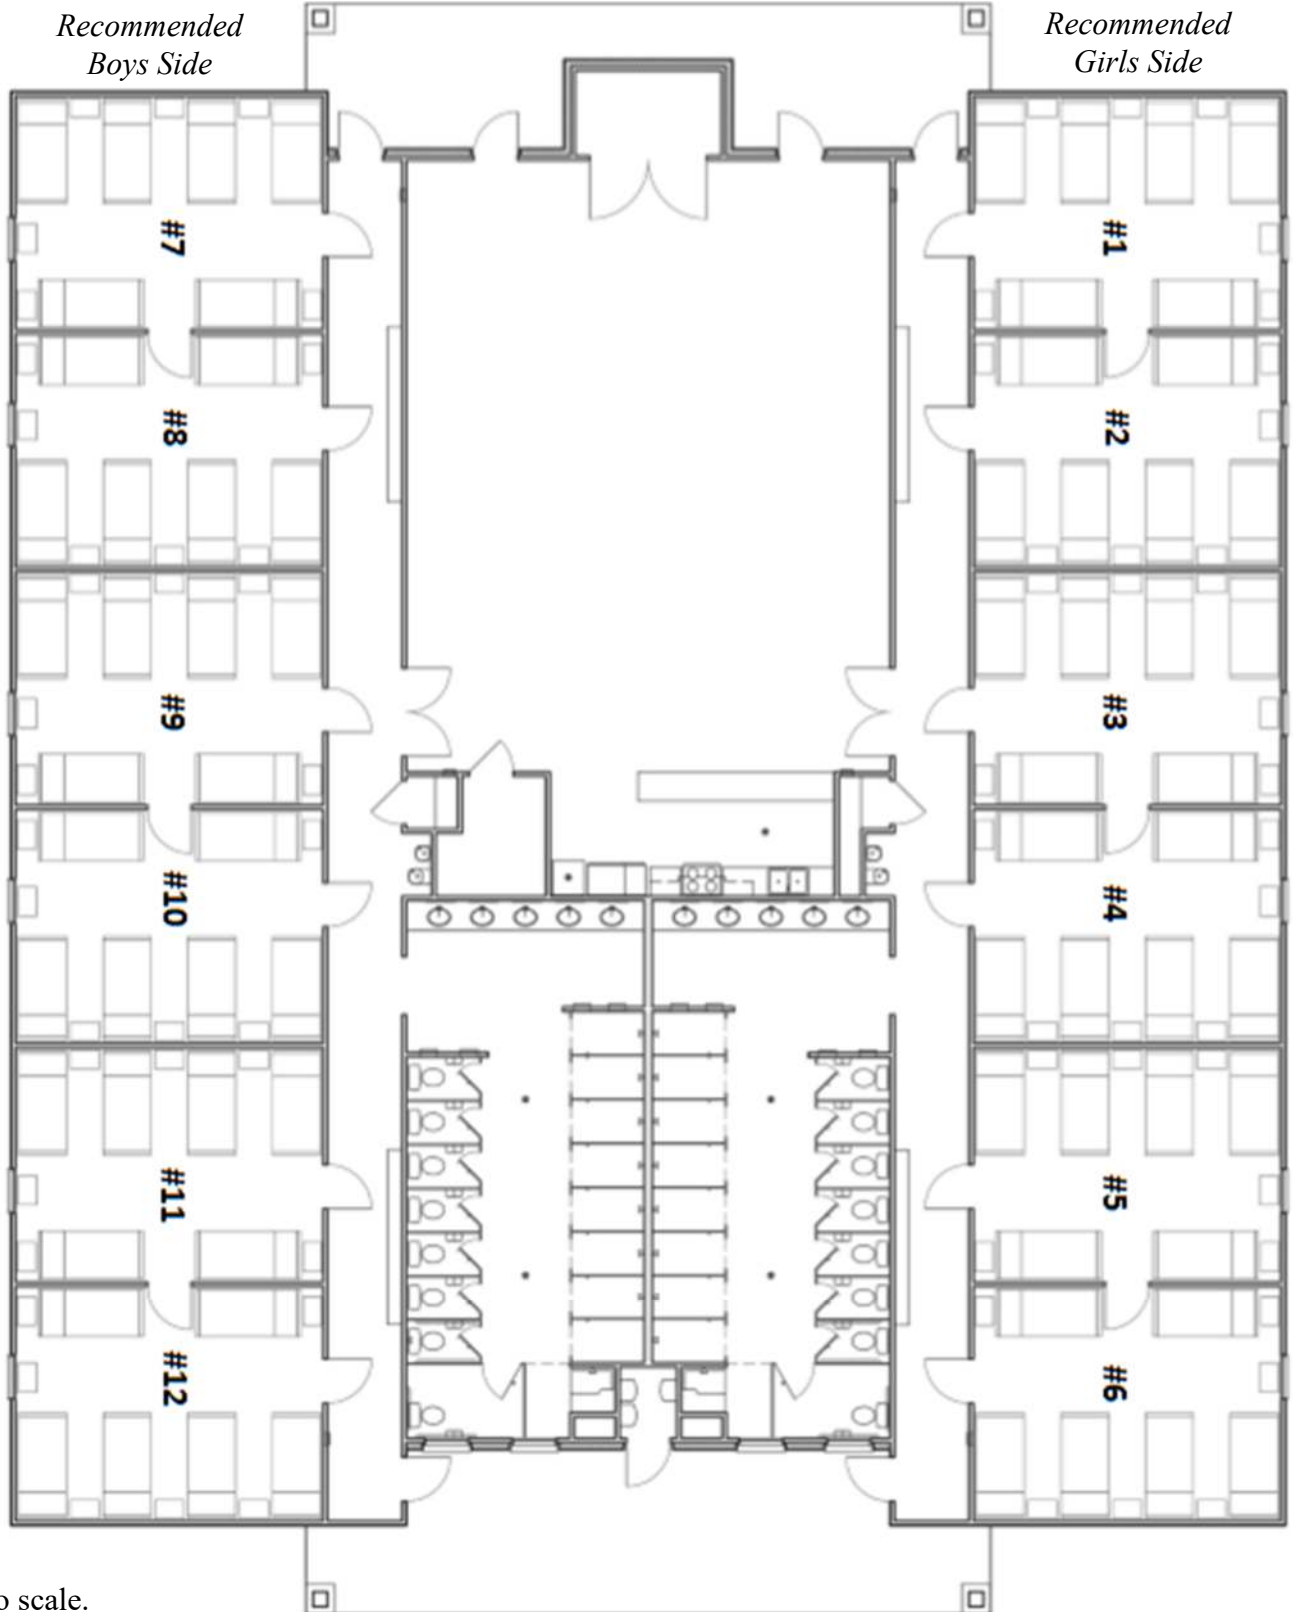

# Dorm

This is A.D.A. approved lodging.  
Maximum sleeping capacity 144.

Not to scale.